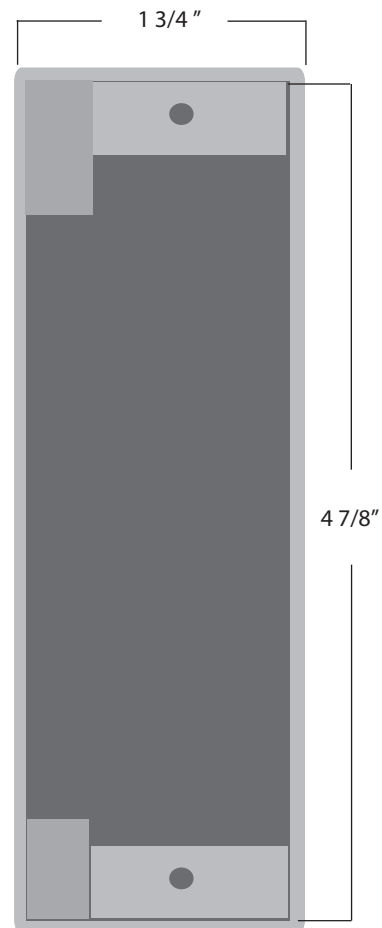

# K-BXES16 Weldable Box

Type: Electric Strike

Dimensions:

1 1/2 "W x 5"H x 1 3/4"D

Materials Available:

14 Gauge Steel.....K-BXES16

Notes: ANSI Strike

www.keeDEX.com • 714-993-4300

This rendering is NOT to scale and dimensions are NOT exact. For precise technical information, please refer to the template for the lock you are using.