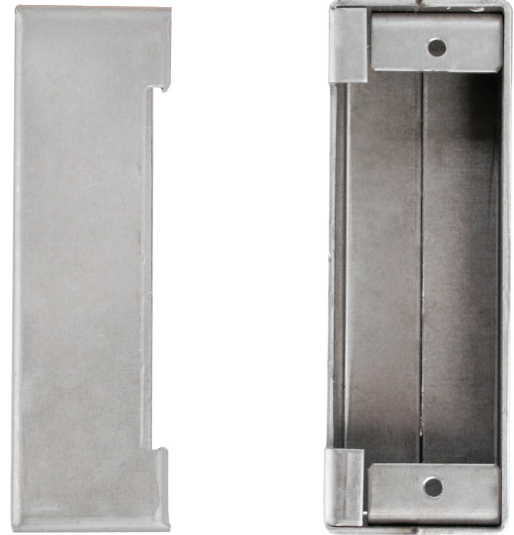

# K-BXES16 Weldable Box

Type: Electric Strike

Dimensions:

1 1/2 "W x 5"H x 1 3/4"D

Materials Available:

14 Gauge Steel.....K-BXES16

Notes: ANSI Strike

www.keeDEX.com • 714-993-4300

This rendering is NOT to scale and dimensions are NOT exact. For precise technical information, please refer to the template for the lock you are using.