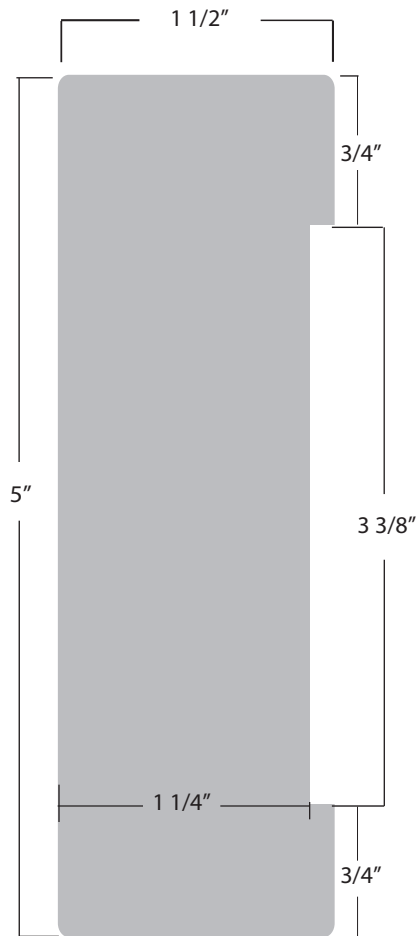

# K-BXES16 Weldable Box

Type: Electric Strike

Dimensions:

1 1/2 "W x 5"H x 1 3/4"D

Materials Available:

14 Gauge Steel.....K-BXES16

Notes: ANSI Strike

www.keeDEX.com • 714-993-4300

This rendering is NOT to scale and dimensions are NOT exact. For precise technical information, please refer to the template for the lock you are using.