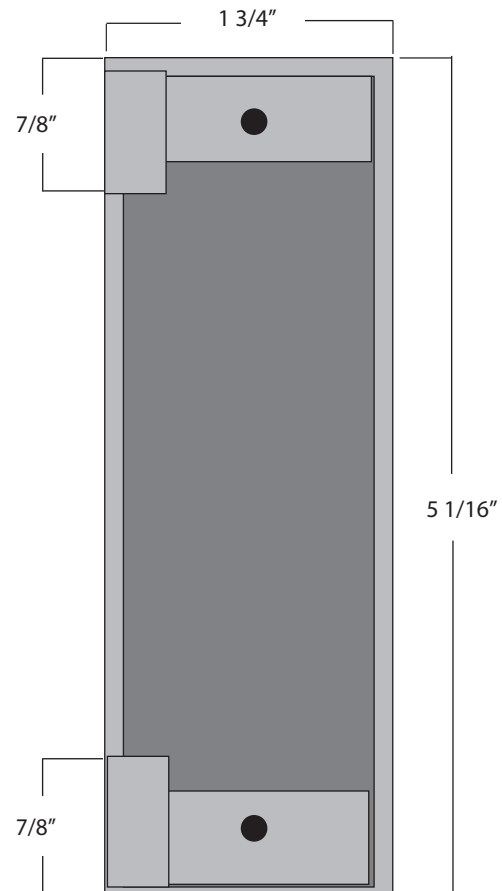

K-BXES3A-AL

Electric Strike Box

Type: Electric Strike

Dimensions:

2 3/8"W x 5 1/16"H x 1 3/4"D

Materials Available:

14 Gauge Steel.....K-BXES3A

.125 Gauge Aluminum...K-BXES3A-AL

Notes: Electric Strike Box - Adams Rite 7100,
7101 & 7140. H.E.S. 5000U (501-Option).
Trimec ES100. Rofu 2402.

www.keedex.com • 714-993-4300

This rendering is NOT to scale and dimensions are NOT exact. For precise technical information, please refer to the template for the lock you are using.