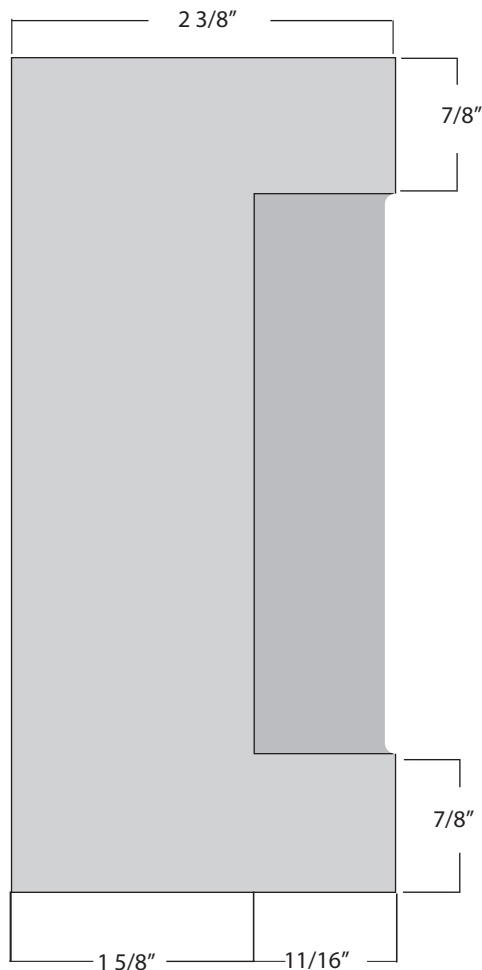

K-BXES3A-AL

Electric Strike Box

Type: Electric Strike

Dimensions:

2 3/8"W x 5 1/16"H x 1 3/4"D

Materials Available:

14 Gauge Steel.....K-BXES3A

.125 Gauge Aluminum...K-BXES3A-AL

Notes: Electric Strike Box - Adams Rite 7100,
7101 & 7140. H.E.S. 5000U (501-Option).
Trimec ES100. Rofu 2402.

www.keedex.com • 714-993-4300

This rendering is NOT to scale and dimensions are NOT exact. For precise technical information, please refer to the template for the lock you are using.