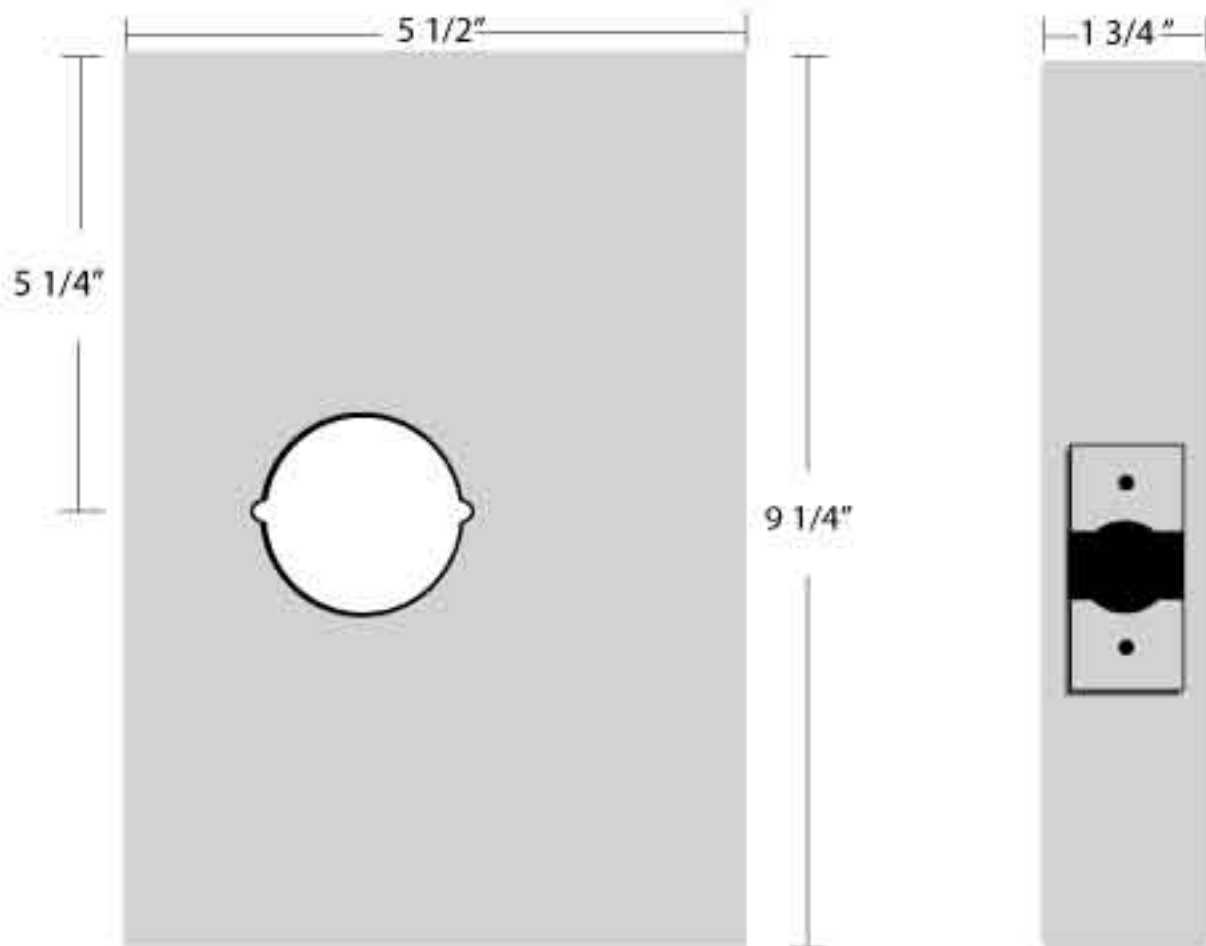

K-BXSGL234-FE Weldable Box

Type: Cylindrical

Dimensions:

5 1/2" W x 9 1/4" H x 1 3/4" D

Backset: 2 3/4"

Materials Available:

14 Gauge Steel.....K-BXSGL234-FE

www.keedex.com • 714-993-4300

This rendering is NOT to scale and dimensions are NOT exact. For precise technical information, please refer to the template for the lock you are using.